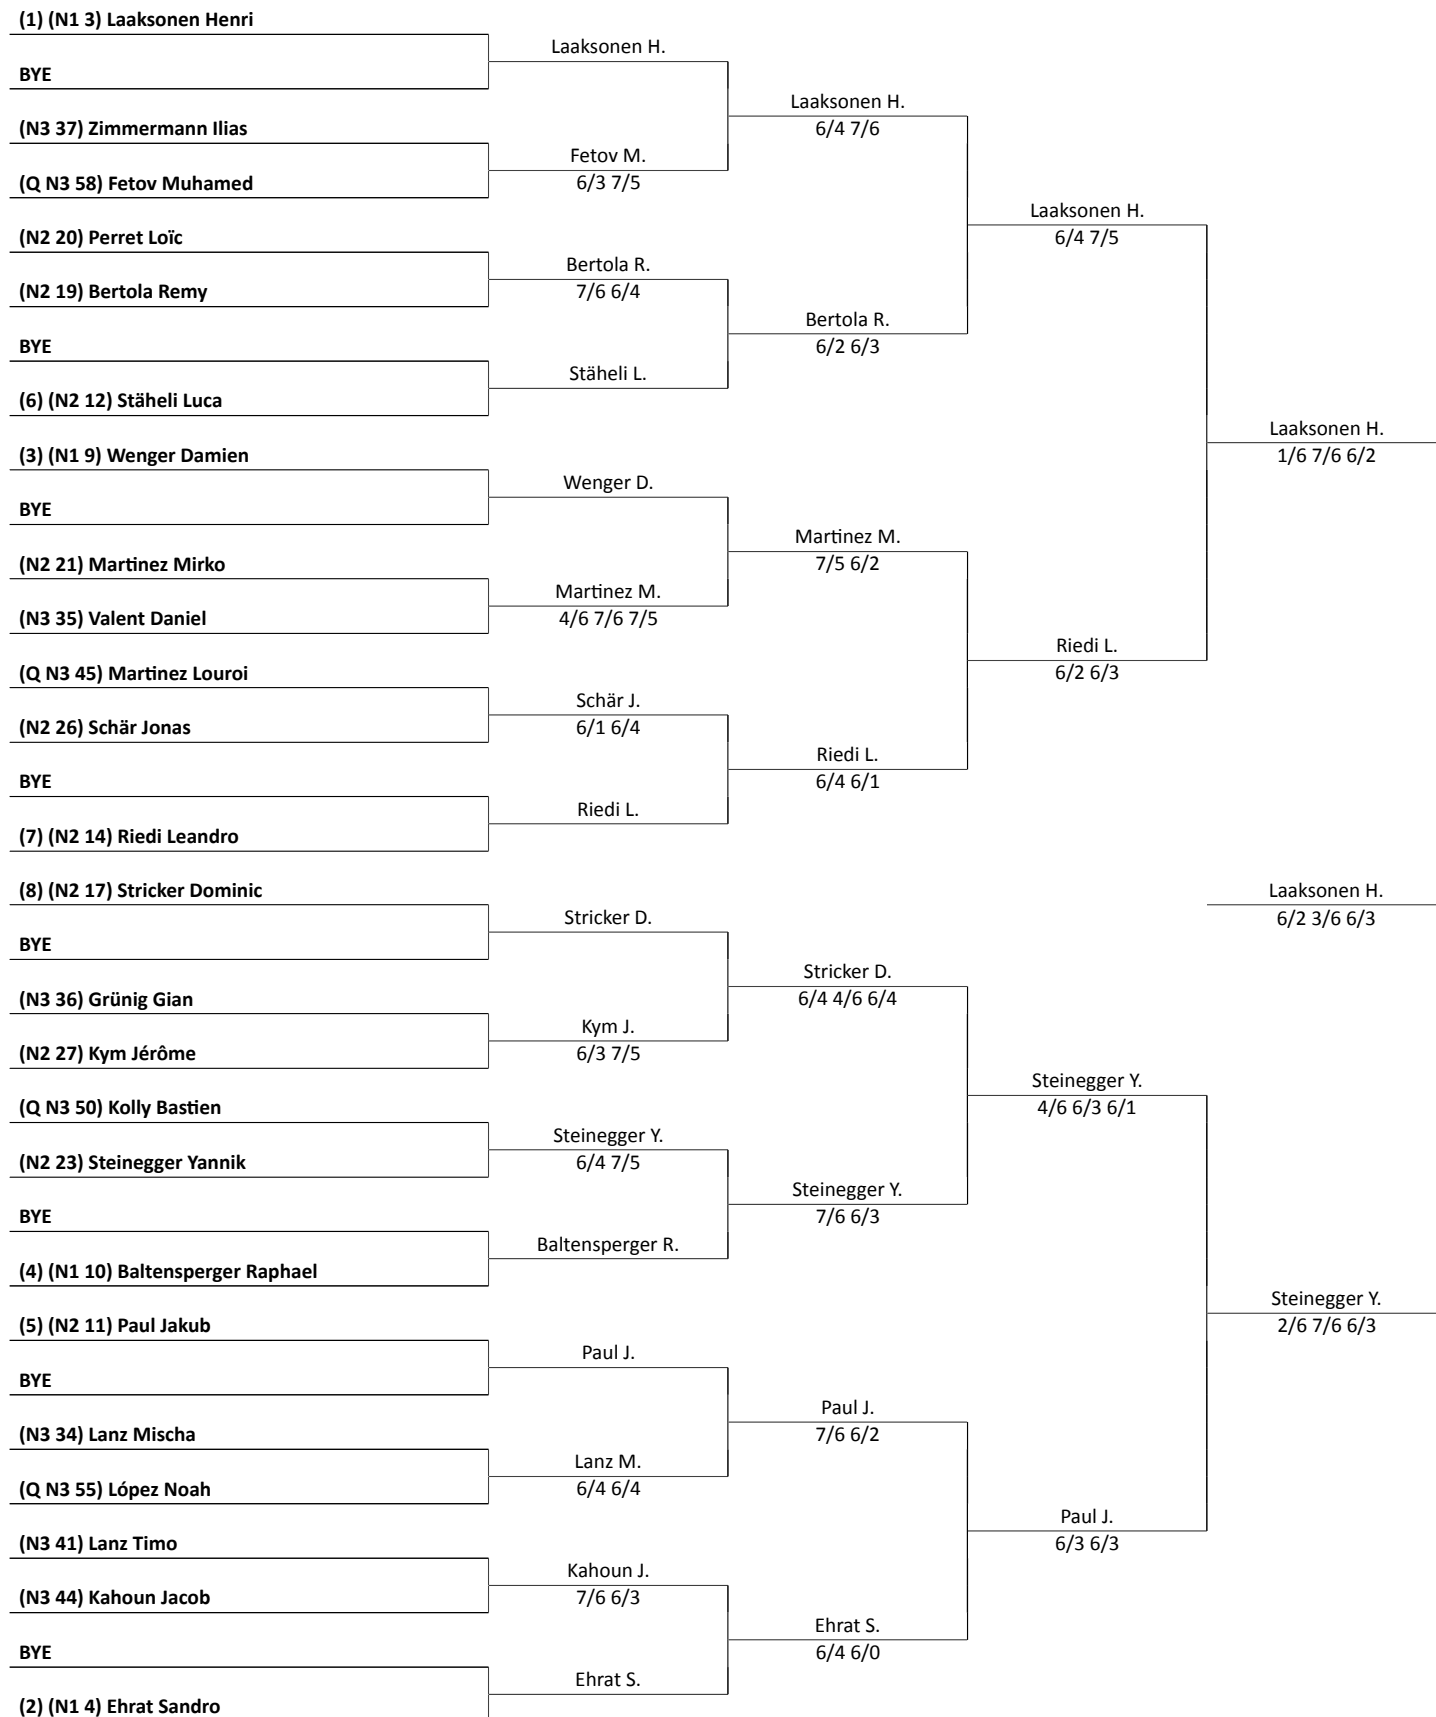

# Swiss Champion Trophy 2019 (121457), MS N1/ R2 (11.-15.12.19)

10 Novembre 2020

Page 1 / 1

Swiss Tennis

Main Partner

Partner

Supplier

Ball Supplier