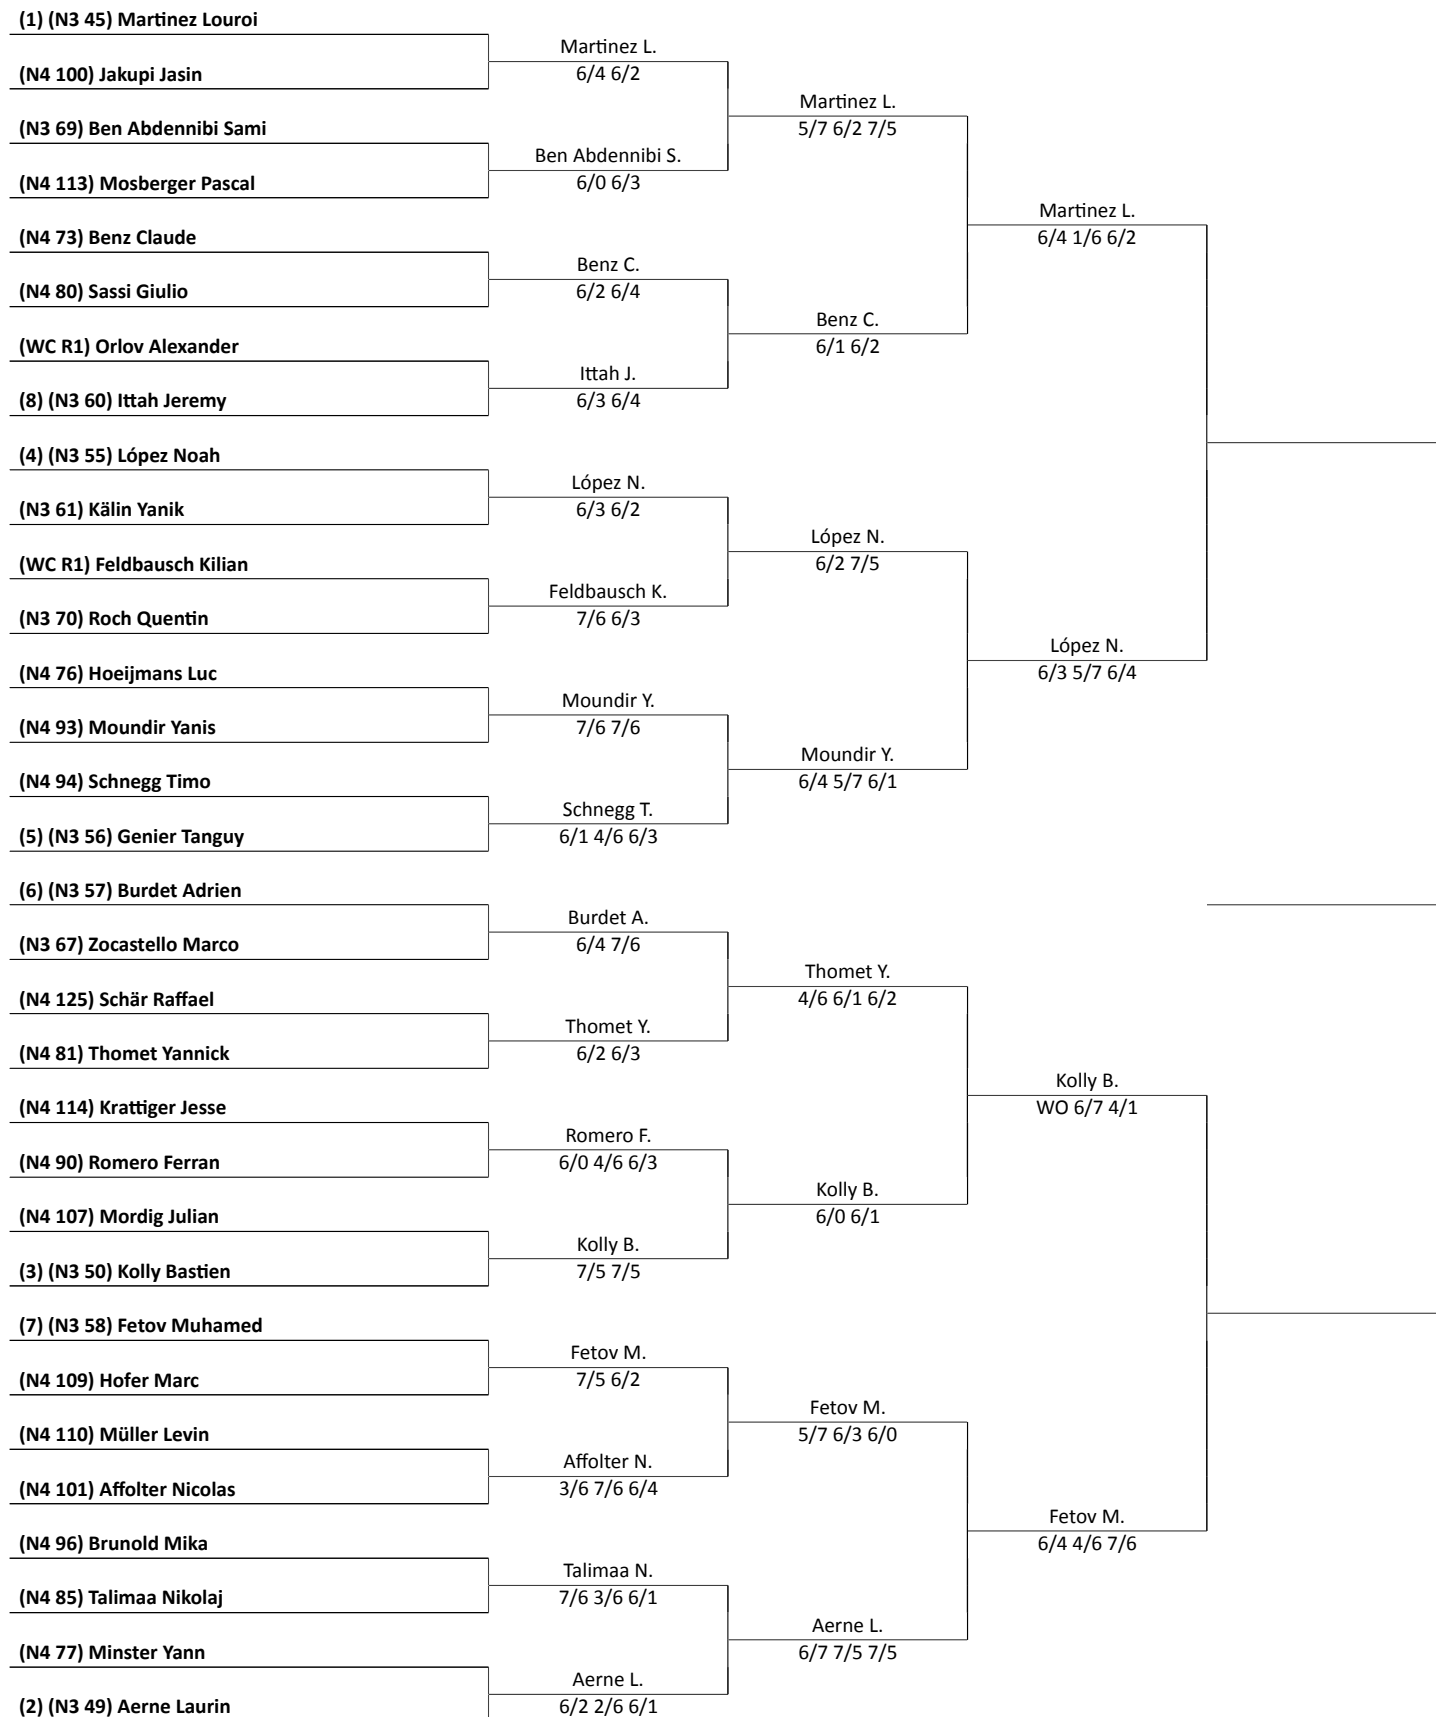

Swiss Champion Trophy 2019 (121457), MS N2/ R2 (Qualifikation 7./8.12.19)

10 Novembre 2020

Page 1 / 1

Swiss Tennis

Main Partner

Partner

Supplier

Ball Supplier