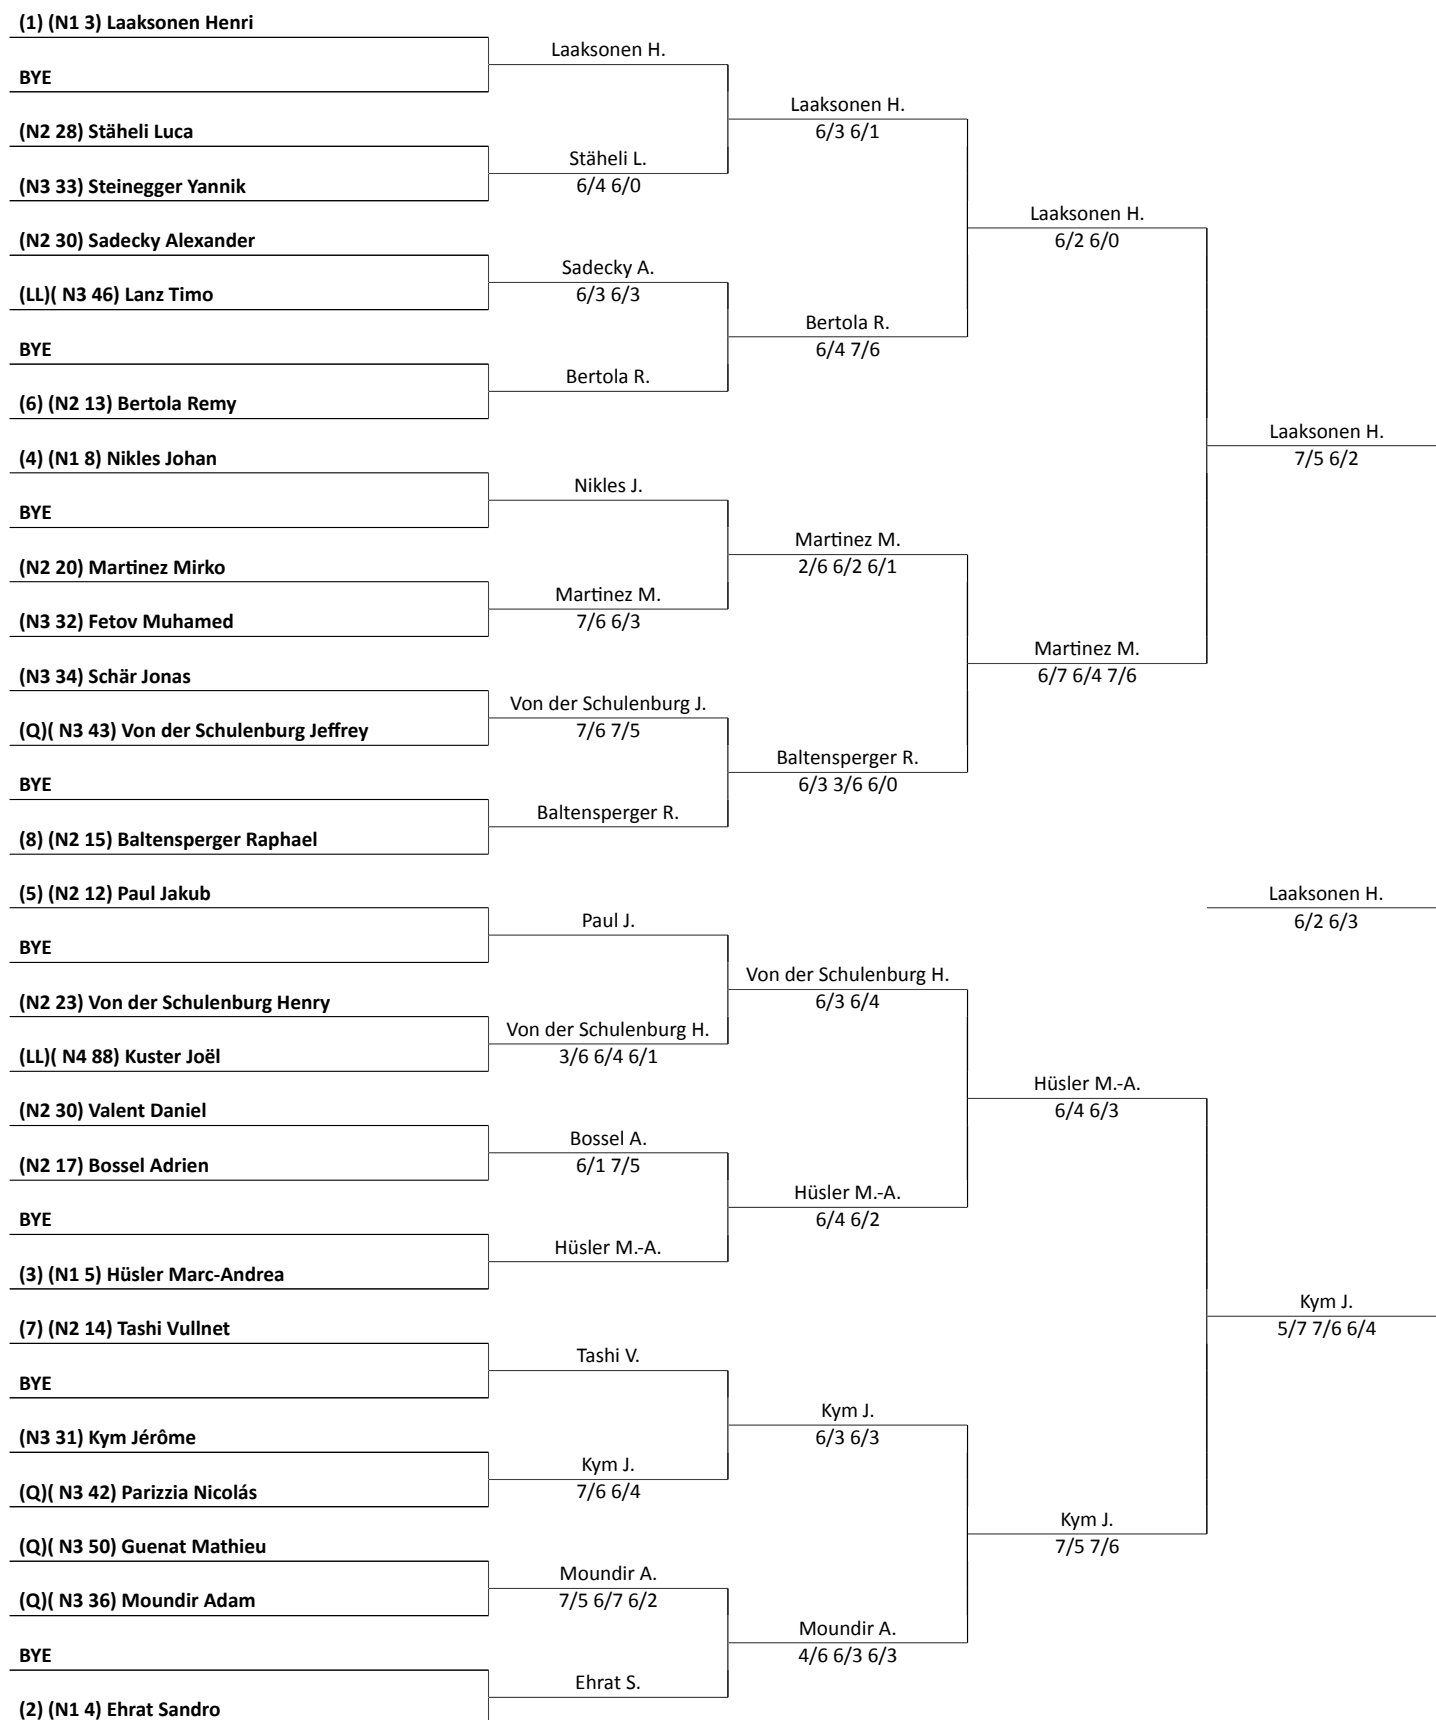

# Generali Swiss Champion Trophy 2018 (115417), MS N1/ R2 (12.-16.12.18)

20 Novembre 2020

Page 1 / 1

Swiss Tennis

Title Sponsors

Co-Sponsors

Supplier

Ball Supplier